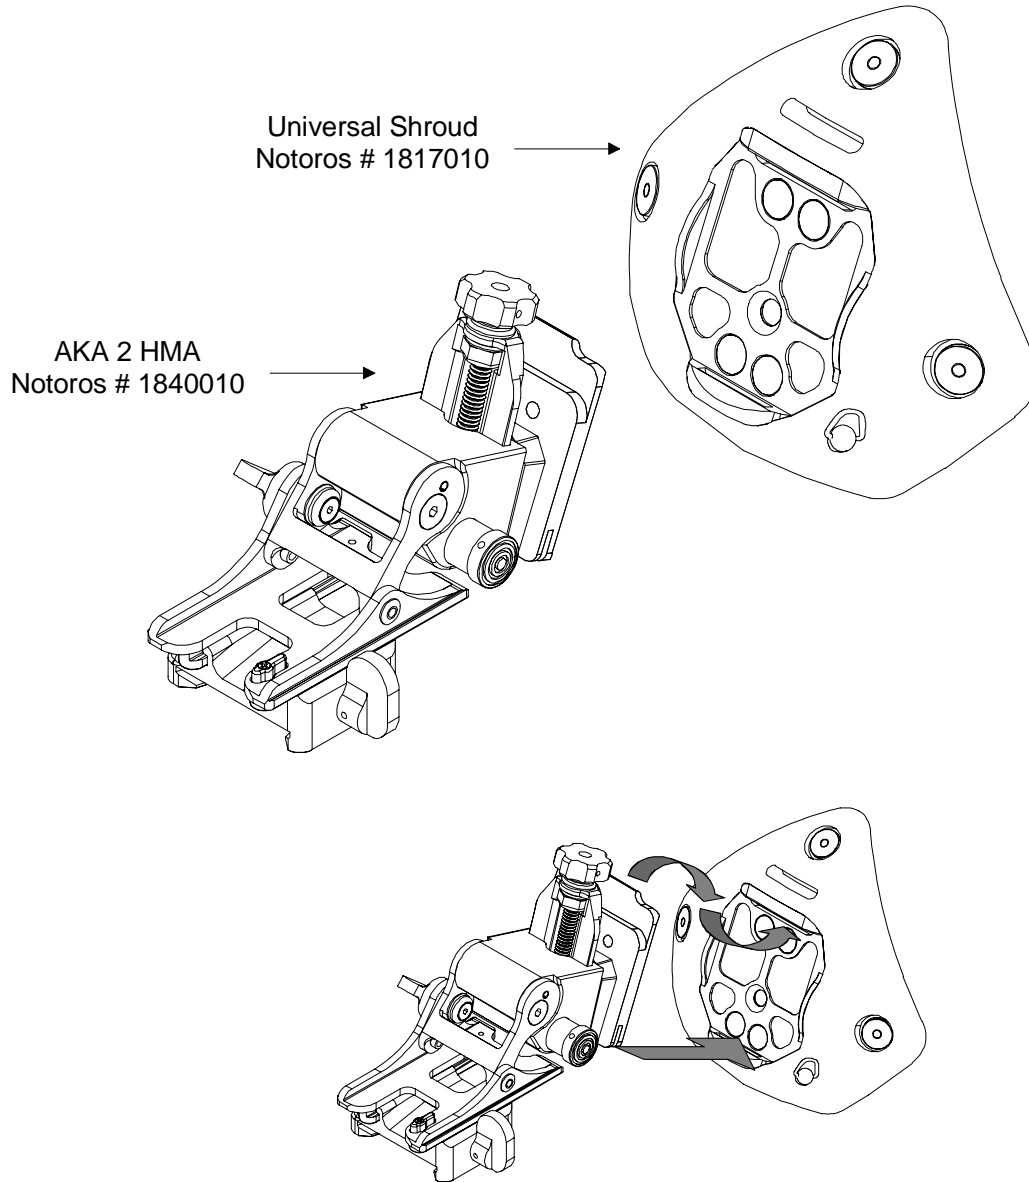

Technical Data Sheet
AKA 2 Helmet Mount
and Universal Shroud
Norotos Assembly Number 1841010
BC 5-09

Helmet Mount Attachment: Push the top of the helmet mount into the top of the bracket shroud. Push the bottom of the mount down into the bracket shroud until it snaps locked.